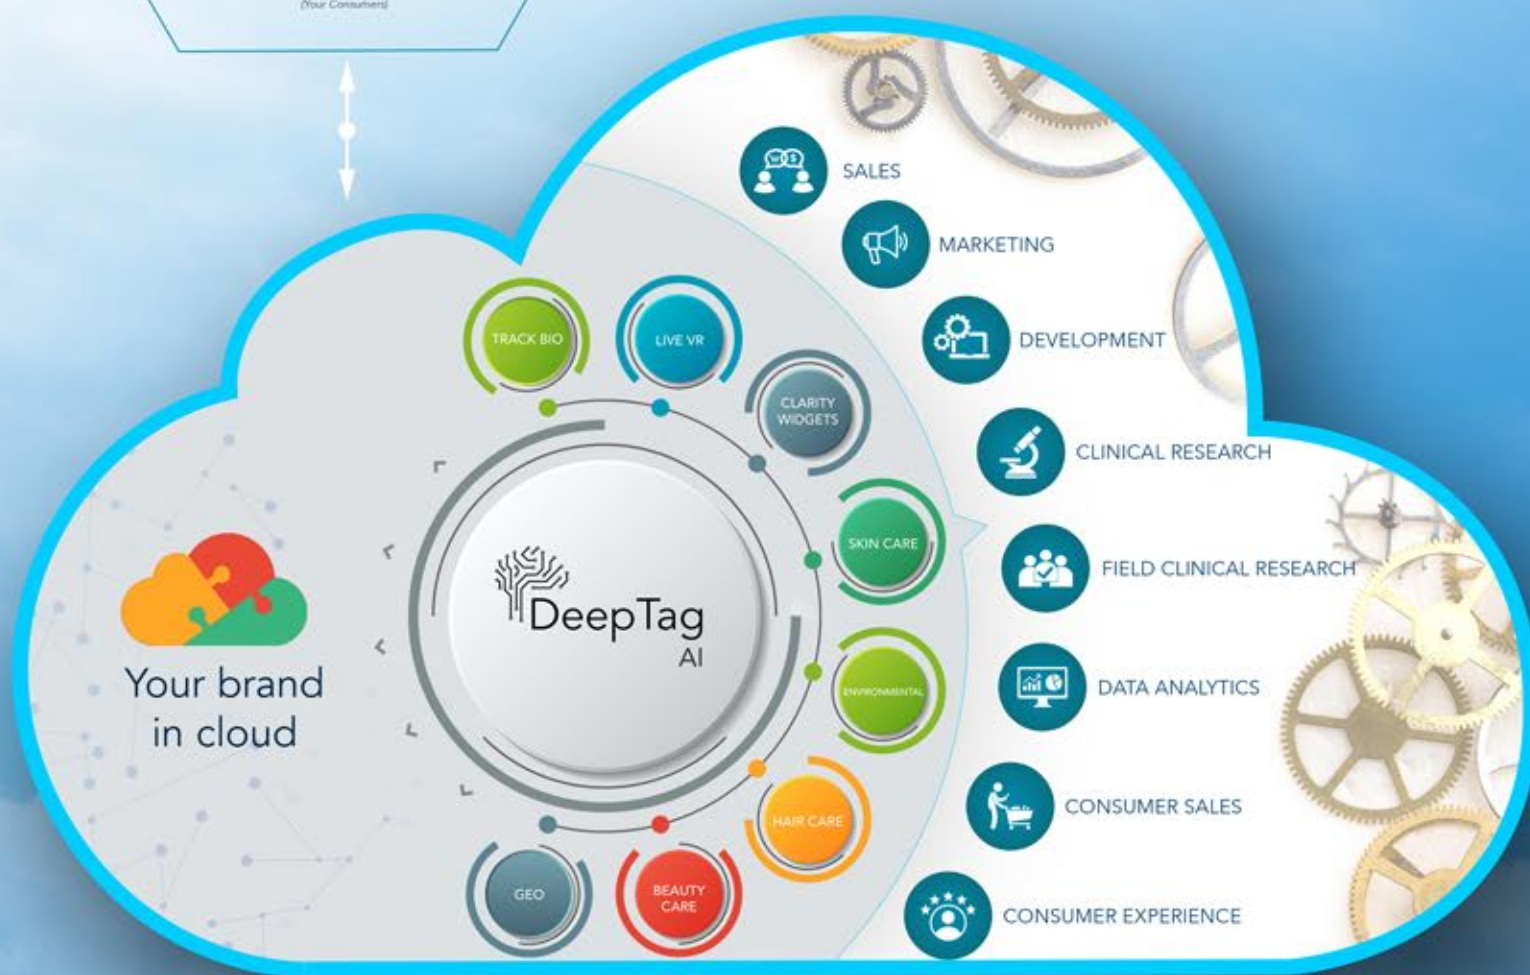

Share My Look

SMART VIRTUAL ENGAGEMENT

A TRULY FLEXIBLE PLATFORM THAT CREATES A NEW LEVEL OF INTELLIGENT CONSUMER INTERACTION AND BIG DATA MINING

ENVIRONMENTAL DATA SERVICES

INTEGRATED INTO DEEPTAG PLATFORM

BTBP Widget Examples

Clarity Business Manager

- Brand configurations for custom skin transformations, feature severity scaling and visual assessment calibration
- Product recommendation manager
- Questionnaire customization and management
- Customizable push notifications calendar based on DeepTag attributes, and usage frequency settings

Widget is the simplest form of large application. It is next level of simplification as of SDK's. Widgets are configurable. Widget is very generic which can be used in the code or customize as a full application. It is a customized and already developed module which addresses Instruction screen, Auto Capture, Live Feed with user-friendly rejection messages, display results and also handles exceptions. Image Quality Check is done.

Complete consumer experience

Monitoring and Command Centre

Smart Devices

DeepTag

BTBP CLARITY™

A complete solution for your business needs

AI Digital Technology to Grow your Business

BrighTex Bio-Photonics