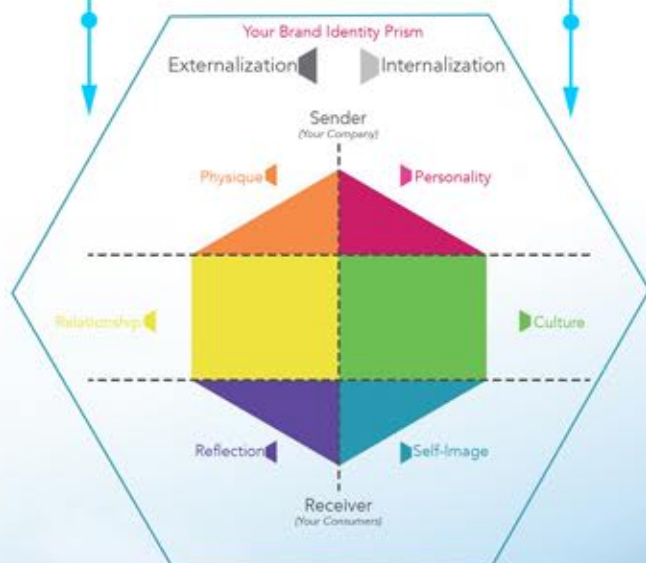

BTBP Widget Examples

Clarity Business Manager

- Brand configurations for custom skin transformations, feature severity scaling and visual assessment calibration
- Product recommendation manager
- Questionnaire customization and management
- Customizable push notifications calendar based on DeepTag attributes, and usage frequency settings

BTBP Analytics Dashboard

- Key Performance Indicators for each app
- User analytics to store and track user's skin, metrics, DeepTag data, and consumer input
- App usage statistics to track app performance
- Consumer insight data for trends analysis

Widget is the simplest form of large application. It is next level of simplification as of SDK's. Widgets are configurable. Widget is very generic which can be used in the code or customize as a full application. It is a customized and already developed module which addresses Instruction screen, Auto Capture, Live Feed with user-friendly rejection messages, display results and also handles exceptions. Image Quality Check is done.

Complete consumer experience

Monitoring and Command Centre

Smart Devices

DeepTag

BTBP CLARITY™

A complete solution for your business needs

AI Digital Technology to Grow your Business

BrighTex Bio-Photonics